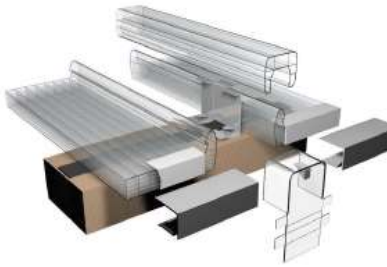

Polycarbonate Multiwall Kits

Click System

CATALOGUE

Thickness	40/mm	40/mm
Colour	Opal	Silver
Width	0.5	0.5
Length	11.88	11.88
Price m² Excl.	R 691.42	R 795.14

Accessories

40mm	Al/Top& Side	76.22	Plm
40mm	Alu/Base & Cov	118.15	Plm
40mm	Gasket	22.66	Plm
40mm	Fastner	29.13	Each

Standing Seam

Thickness	10/mm	10/mm	25/mm	25/mm
Colour	Clear	Opal	Opal	Silver
Width	600mm	600mm	660mm	660mm
Length	11.88m	11.88m	11.88m	11.88m
Price m² Excl.	R 481.86	R 497.95	R 616.31	R 776.63

Accessories

10mm	Glazing Edge	R 289.79	6m Length
25mm	Glazing Edge	R 434.68	6m Length
10mm	Fastner	R 24.43	Each
25mm	Fastner	R 63.86	Each

MultiFunctional Panels

Thickness	10/mm	10/mm	25/mm	25/mm
Colour	Clear	Opal	Clear	Silver
Width	600mm	600mm	660mm	660mm
Length	11.88m	11.88m	11.88m	11.88m
Price m² Excl.	R 391.88	R 408.94	R 544.02	R 566.38

Accessories

10mm	End Profile	R 21.90	Plm
25mm	End Profile	R 32.85	Plm
10mm	Fastner	R 19.42	Each
25mm	Fastner	R 22.34	Each

Deco Stripe Flat Sheet

Thickness	10/mm	16/mm	16/mm
Colour	Clear & White	Clear & White	Clear & Black
Width	1050mm	0.98	0.98
Length	6.0m	6020mm	6020mm
Price m² Excl.	R 233.07	R 353.64	R 353.64