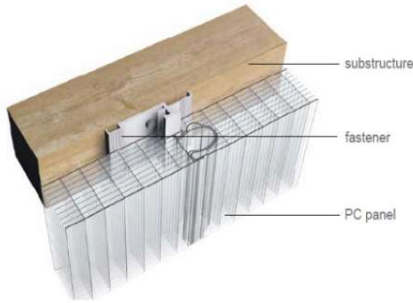

Polycarbonate Multiwall Kits

Click System

CATALOGUE

Thickness	40/mm	40/mm
Colour	Opal	Silver
Width	0.5	0.5
Length	11.88	11.88
Price m² Excl.	R 691.42	R 795.14

Accessories

40mm	Al/Top& Side	76.22	Plm
40mm	Alu/Base & Cov	118.15	Plm
40mm	Gasket	22.66	Plm
40mm	Fastner	29.13	Each

Standing Seam

Thickness	10/mm	10/mm	25/mm	25/mm
Colour	Clear	Opal	Opal	Silver
Width	600mm	600mm	660mm	660mm
Length	11.88m	11.88m	11.88m	11.88m
Price m² Excl.	R 481.86	R 497.95	R 616.31	R 776.63

Accessories

10mm	Glazing Edge	R 289.79	6m Length
25mm	Glazing Edge	R 434.68	6m Length
10mm	Fastner	R 24.43	Each
25mm	Fastner	R 63.86	Each

MultiFunctional Panels

Thickness	10/mm	10/mm	25/mm	25/mm
Colour	Clear	Opal	Clear	Silver
Width	600mm	600mm	660mm	660mm
Length	11.88m	11.88m	11.88m	11.88m
Price m² Excl.	R 391.88	R 408.94	R 544.02	R 566.38

Accessories

10mm	End Profile	R 21.90	Plm
25mm	End Profile	R 32.85	Plm
10mm	Fastner	R 19.42	Each
25mm	Fastner	R 22.34	Each

Deco Stripe Flat Sheet

Thickness	10/mm	16/mm	16/mm
Colour	Clear & White	Clear & White	Clear & Black
Width	1050mm	0.98	0.98
Length	6.0m	6020mm	6020mm
Price m² Excl.	R 233.07	R 353.64	R 353.64