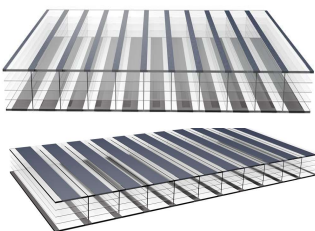

Standing Seam

Thickness	10/mm	10/mm	25/mm	25/mm
Colour	Clear	Opal	Opal	Silver
Width	600mm	600mm	660mm	660mm
Length	11.88m	11.88m	11.88m	11.88m
Price m² Excl.	R 481.86	R 497.95	R 616.31	R 776.63

Accessories

10mm	Glazing Edge	R 289.79	6m Length
25mm	Glazing Edge	R 434.68	6m Length
10mm	Fastner	R 24.43	Each
25mm	Fastner	R 63.86	Each

MultiFunctional Panels

Thickness	10/mm	10/mm	25/mm	25/mm
Colour	Clear	Opal	Clear	Silver
Width	600mm	600mm	660mm	660mm
Length	11.88m	11.88m	11.88m	11.88m
Price m² Excl.	R 391.88	R 408.94	R 544.02	R 566.38

Accessories

10mm	End Profile	R 21.90	Plm
25mm	End Profile	R 32.85	Plm
10mm	Fastner	R 19.42	Each
25mm	Fastner	R 22.34	Each

Deco Stripe Flat Sheet

Thickness	10/mm	16/mm	16/mm
Colour	Clear & White	Clear & White	Clear & Black
Width	1050mm	0.98	0.98
Length	6.0m	6020mm	6020mm
Price m² Excl.	R 233.07	R 353.64	R 353.64